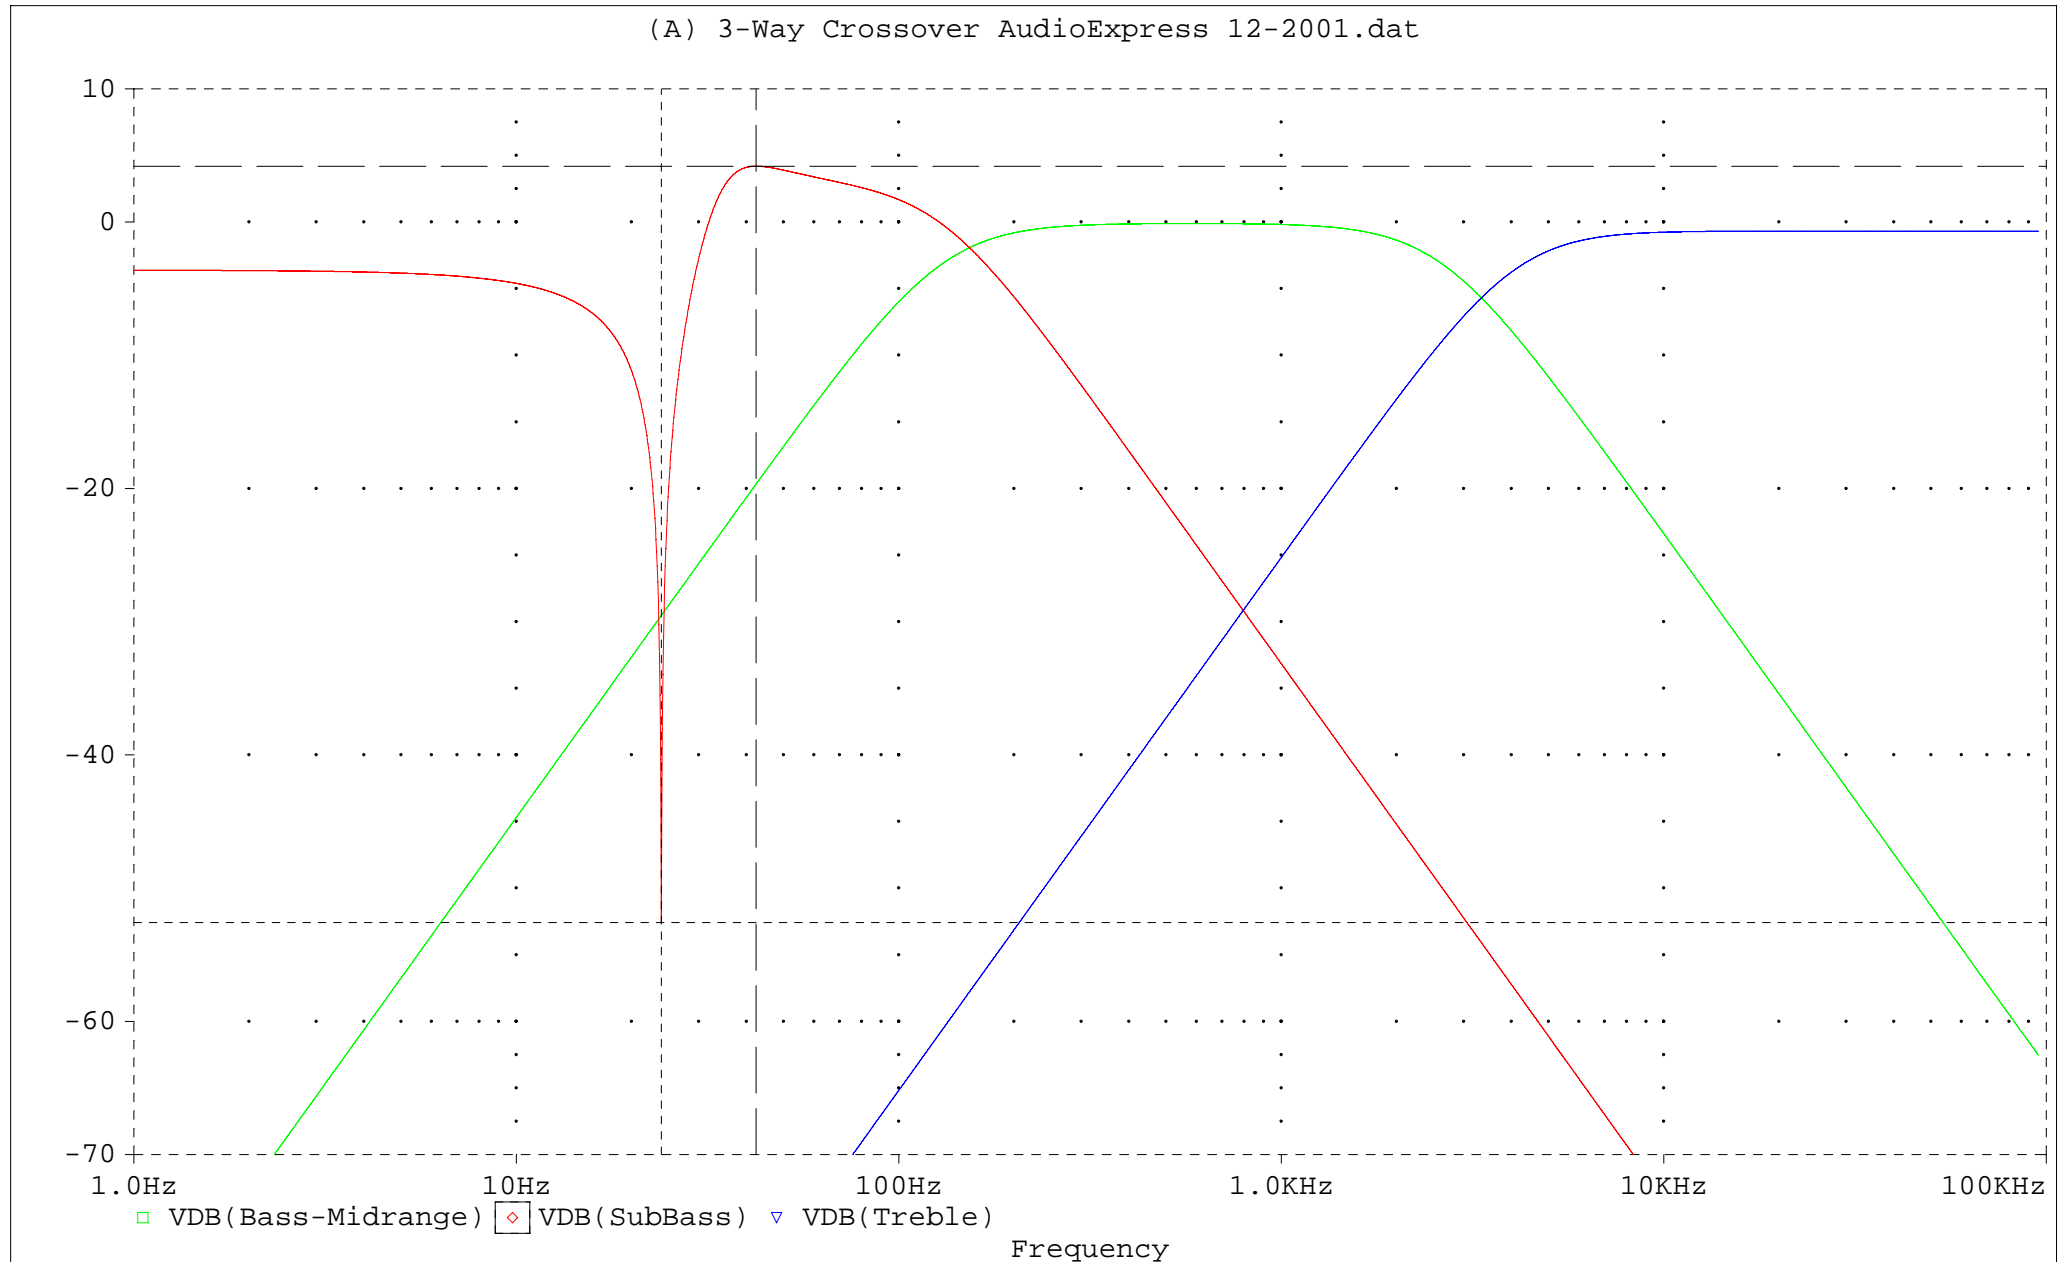

(A) 3-Way Crossover AudioExpress 12-2001.dat

A1: (23.918, -52.594) A2: (42.371, 4.1974) DIFF(A): (-18.453, -56.792)

(B) 3-Way Crossover AudioExpress 12-2001.dat